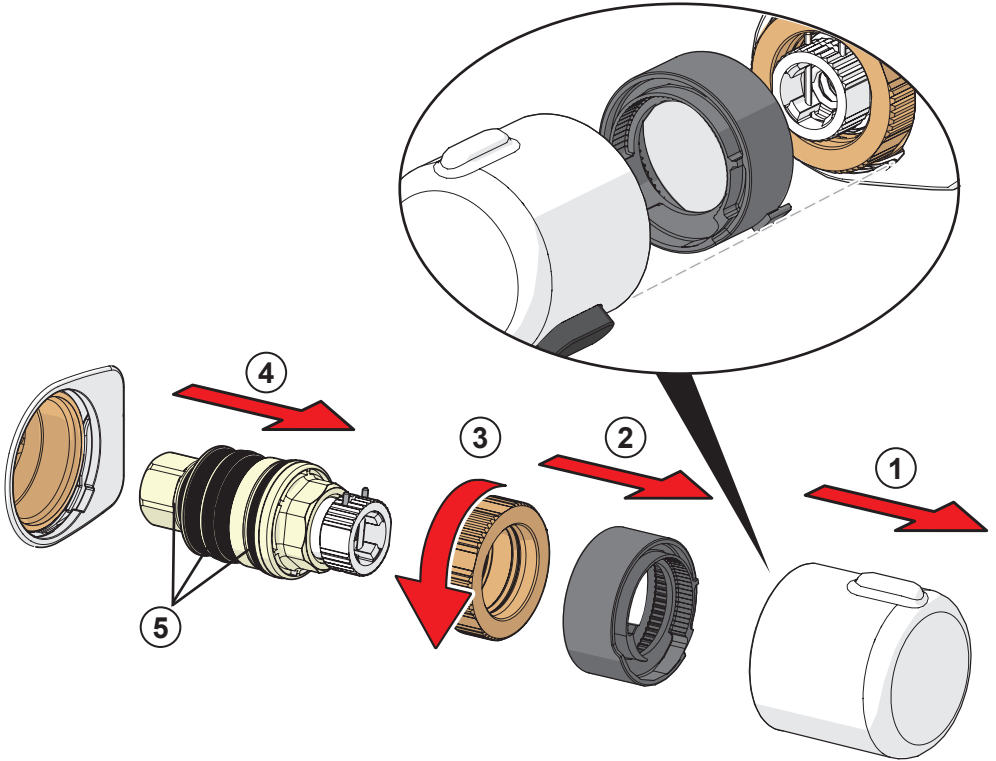

mpi.oras.com/7415

1

5

8

9

10

CLEANING.ORAS.COM

Oras Group is a powerful European provider of sanitary fittings: the market leader in the Nordics and a leading company in Continental Europe. The company's mission is to make the use of water easy and sustainable and its vision is to become the European leader of advanced sanitary fittings. Oras Group has two strong brands: Oras and Hansa.