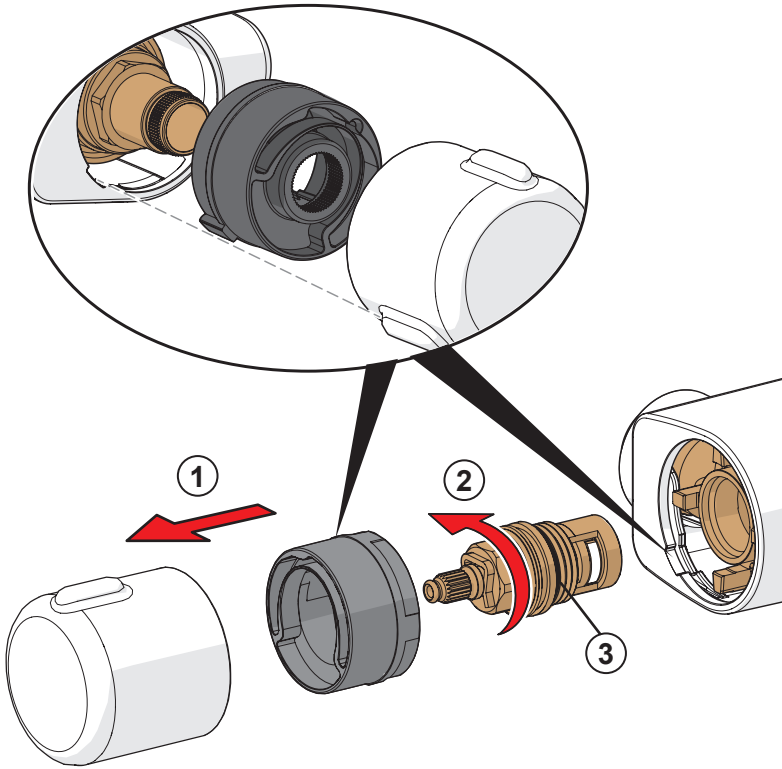

mpi.oras.com/7415

1

5

8

9

10

CLEANING.ORAS.COM

Oras Group is a powerful European provider of sanitary fittings: the market leader in the Nordics and a leading company in Continental Europe. The company's mission is to make the use of water easy and sustainable and its vision is to become the European leader of advanced sanitary fittings. Oras Group has two strong brands: Oras and Hansa.