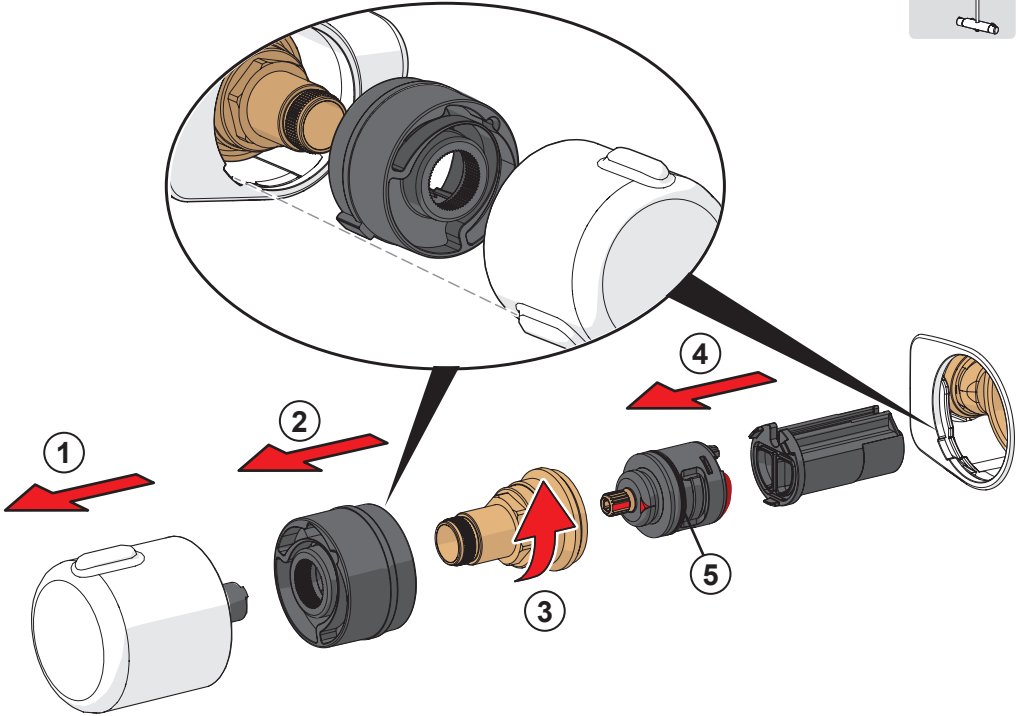

mpi.oras.com/7415

1

5

8

9

10

CLEANING.ORAS.COM

Oras Group is a powerful European provider of sanitary fittings: the market leader in the Nordics and a leading company in Continental Europe. The company's mission is to make the use of water easy and sustainable and its vision is to become the European leader of advanced sanitary fittings. Oras Group has two strong brands: Oras and Hansa.