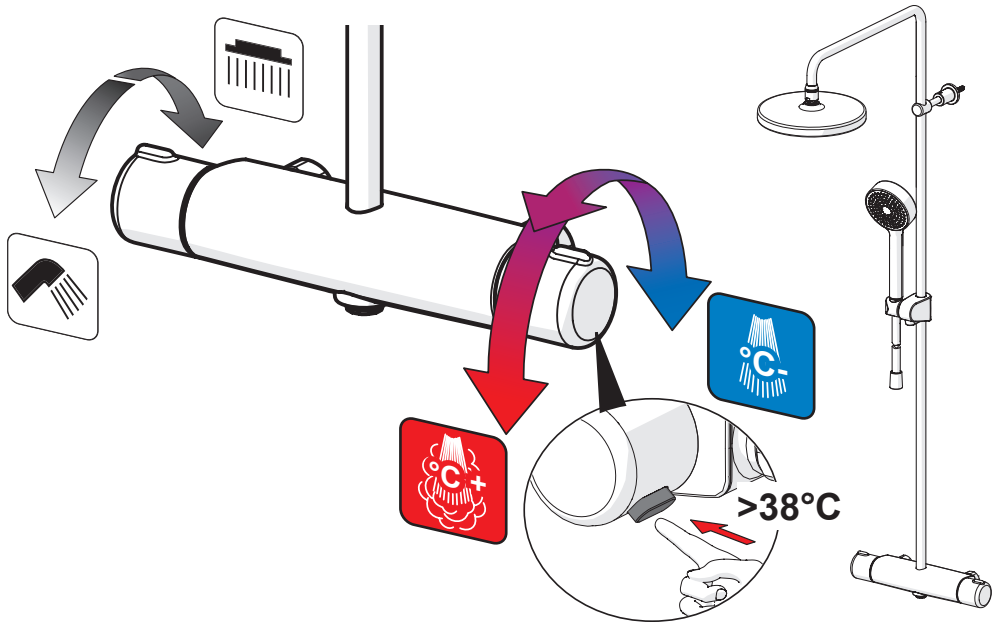

mpi.oras.com/7415

1

5

8

9

10

CLEANING.ORAS.COM

Oras Group is a powerful European provider of sanitary fittings: the market leader in the Nordics and a leading company in Continental Europe. The company's mission is to make the use of water easy and sustainable and its vision is to become the European leader of advanced sanitary fittings. Oras Group has two strong brands: Oras and Hansa.