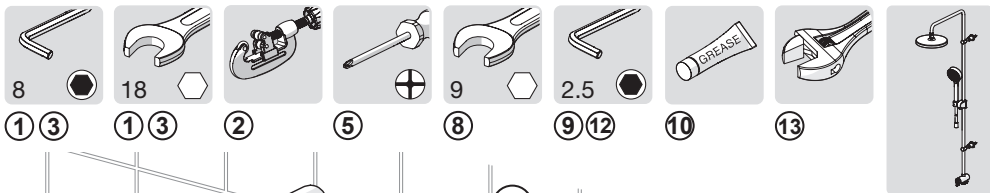

mpi.oras.com/7415

1

5

8

9

10

CLEANING.ORAS.COM

Oras Group is a powerful European provider of sanitary fittings: the market leader in the Nordics and a leading company in Continental Europe. The company's mission is to make the use of water easy and sustainable and its vision is to become the European leader of advanced sanitary fittings. Oras Group has two strong brands: Oras and Hansa.