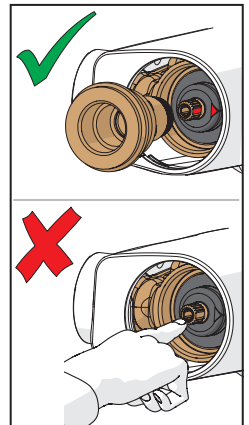

mpi.oras.com/7415

1

5

8

9

10

CLEANING.ORAS.COM

Oras Group is a powerful European provider of sanitary fittings: the market leader in the Nordics and a leading company in Continental Europe. The company's mission is to make the use of water easy and sustainable and its vision is to become the European leader of advanced sanitary fittings. Oras Group has two strong brands: Oras and Hansa.