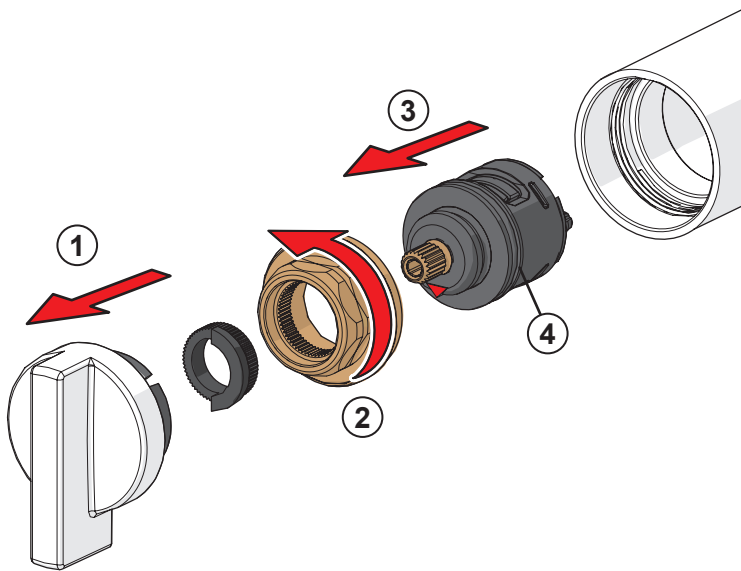

mpi.oras.com/7415

1

5

8

9

10

CLEANING.ORAS.COM

Oras Group is a powerful European provider of sanitary fittings: the market leader in the Nordics and a leading company in Continental Europe. The company's mission is to make the use of water easy and sustainable and its vision is to become the European leader of advanced sanitary fittings. Oras Group has two strong brands: Oras and Hansa.