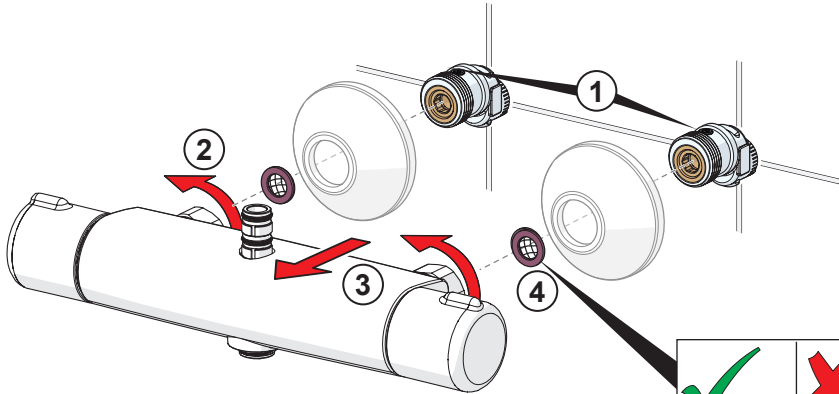

mpi.oras.com/7415

1

5

8

9

10

CLEANING.ORAS.COM

Oras Group is a powerful European provider of sanitary fittings: the market leader in the Nordics and a leading company in Continental Europe. The company's mission is to make the use of water easy and sustainable and its vision is to become the European leader of advanced sanitary fittings. Oras Group has two strong brands: Oras and Hansa.