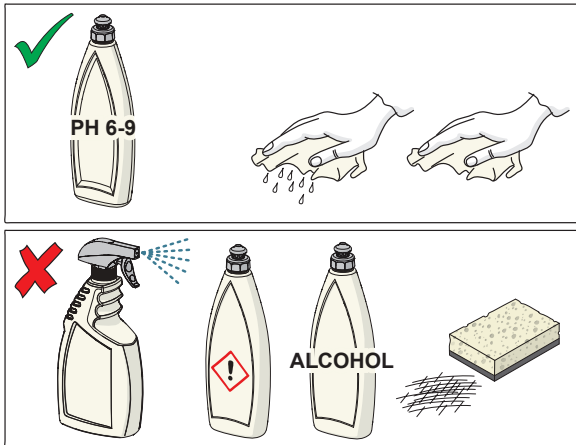

mpi.oras.com/7415

1

5

8

9

10

CLEANING.ORAS.COM

Oras Group is a powerful European provider of sanitary fittings: the market leader in the Nordics and a leading company in Continental Europe. The company's mission is to make the use of water easy and sustainable and its vision is to become the European leader of advanced sanitary fittings. Oras Group has two strong brands: Oras and Hansa.