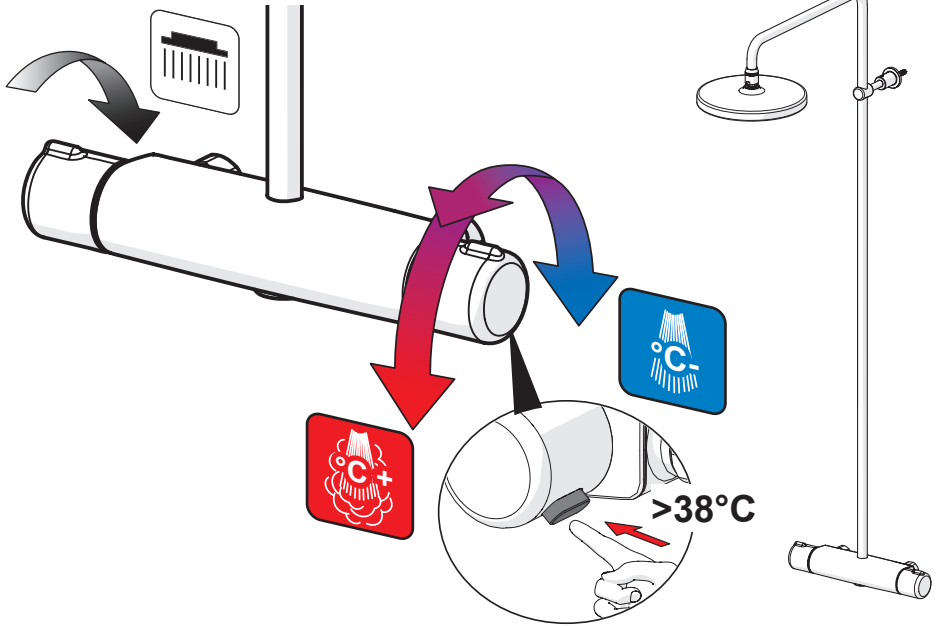

mpi.oras.com/7415

1

5

8

9

10

CLEANING.ORAS.COM

Oras Group is a powerful European provider of sanitary fittings: the market leader in the Nordics and a leading company in Continental Europe. The company's mission is to make the use of water easy and sustainable and its vision is to become the European leader of advanced sanitary fittings. Oras Group has two strong brands: Oras and Hansa.