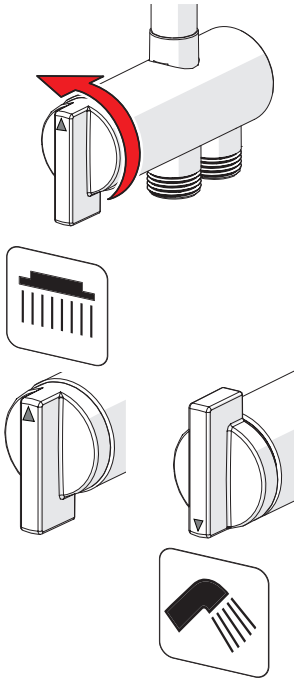

mpi.oras.com/7415

1

5

8

9

10

CLEANING.ORAS.COM

Oras Group is a powerful European provider of sanitary fittings: the market leader in the Nordics and a leading company in Continental Europe. The company's mission is to make the use of water easy and sustainable and its vision is to become the European leader of advanced sanitary fittings. Oras Group has two strong brands: Oras and Hansa.