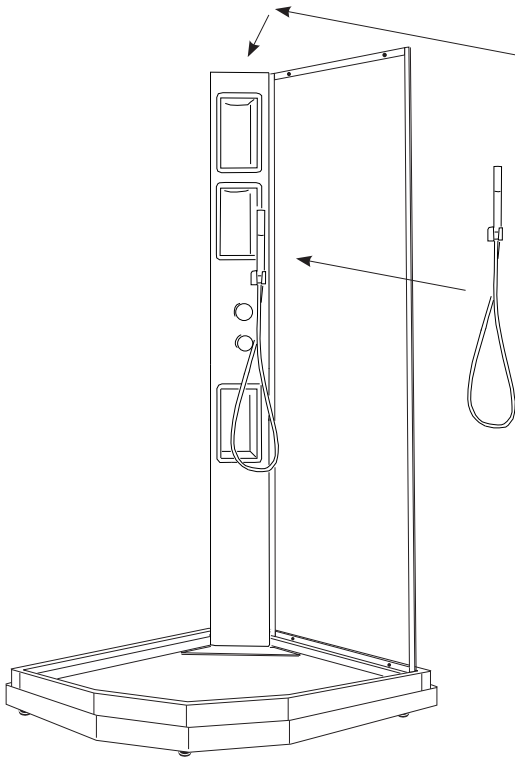

8

alt.3
Fjord Lux

alt.
Fjord Exlusive