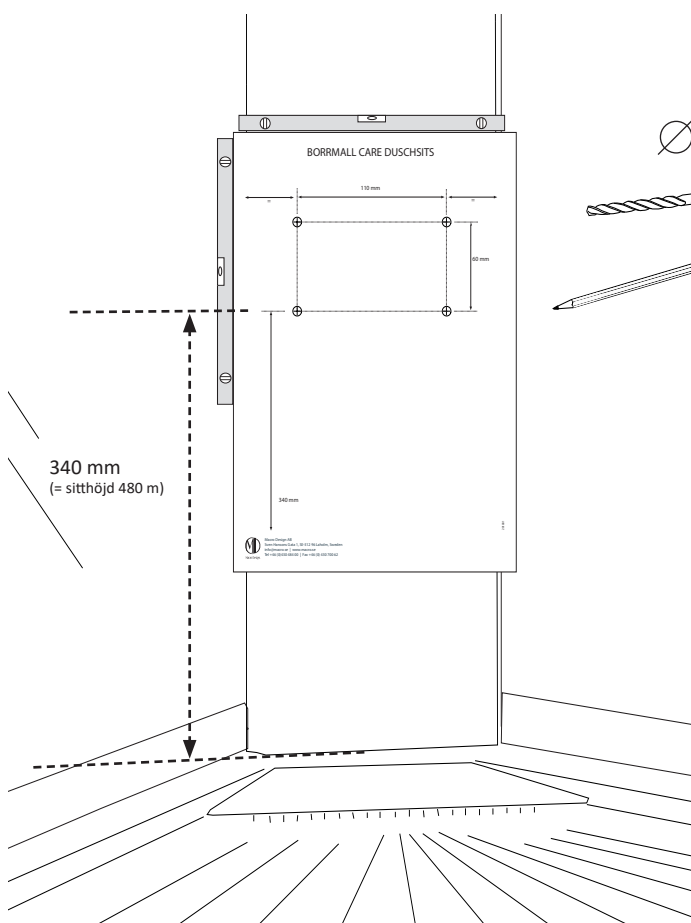

CARE DUSCHSITS - 8114

Macro Design.

2x

4x
3072 - M6x12

1x

1x
8001

BORRMALL CARE DUSCHSITS

Macro Design.