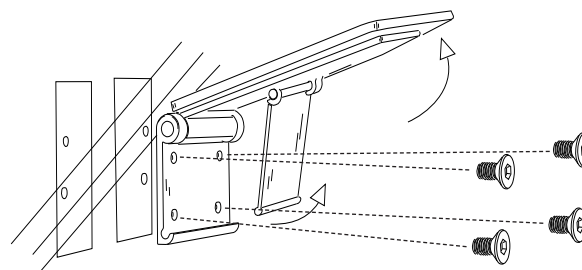

CARE DUSCHSITS - 8114

Macro Design.

2x

4x
3072 - M6x12

1x

1x
8001

BORRMALL CARE DUSCHSITS

Macro Design.