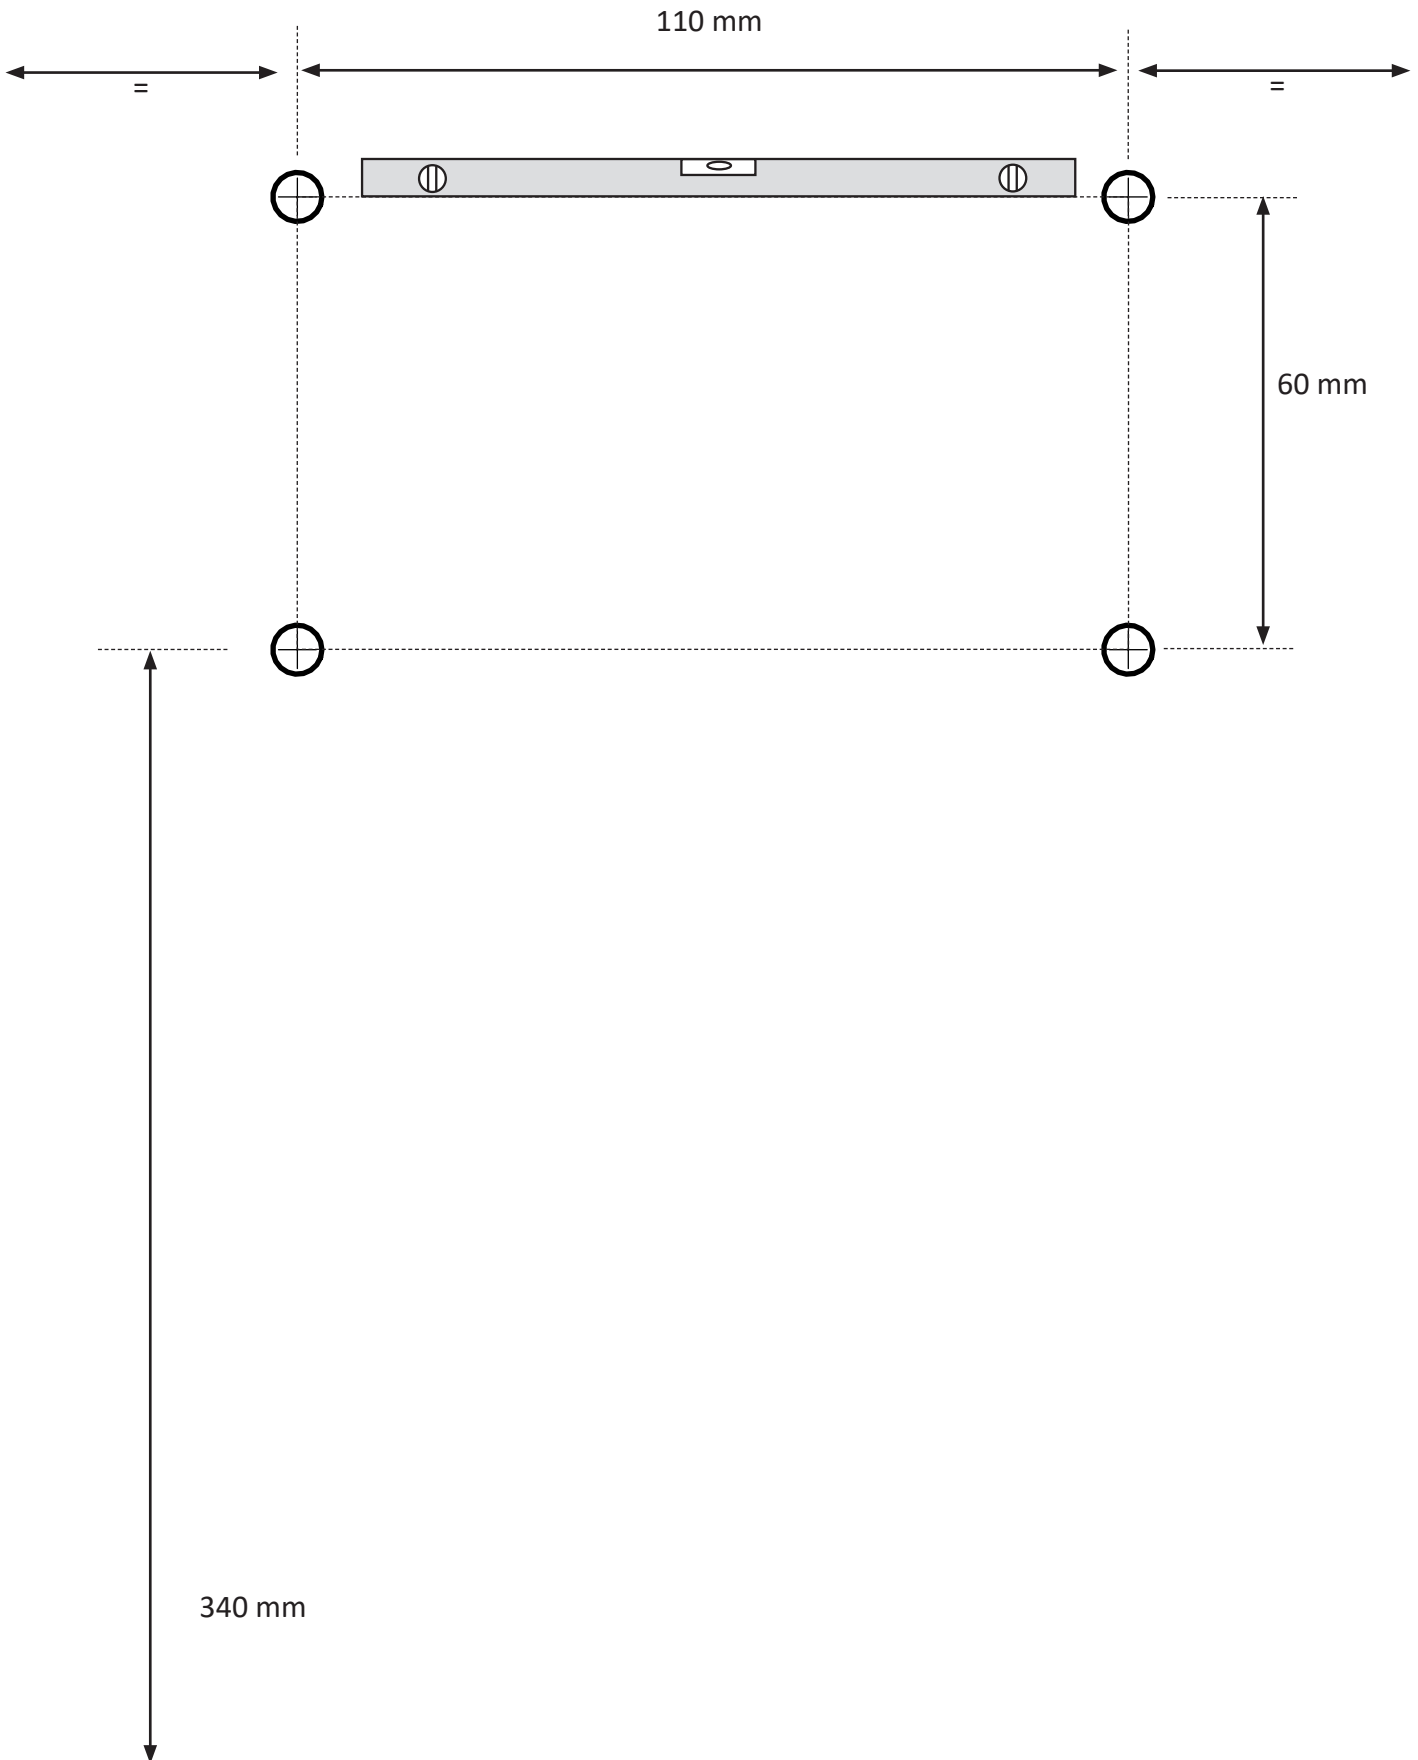

CARE DUSCHSITS - 8114

Macro Design.

2x

4x
3072 - M6x12

1x

1x
8001

BORRMALL CARE DUSCHSITS

Macro Design.