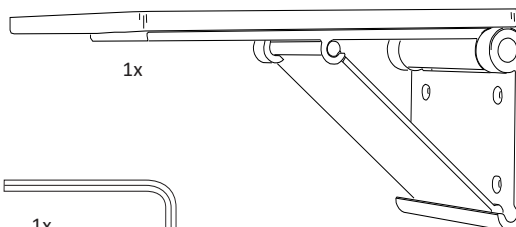

CARE DUSCHSITS - 8114

Macro Design.

2x

4x
3072 - M6x12

1x

1x
8001

BORRMALL CARE DUSCHSITS

Macro Design.